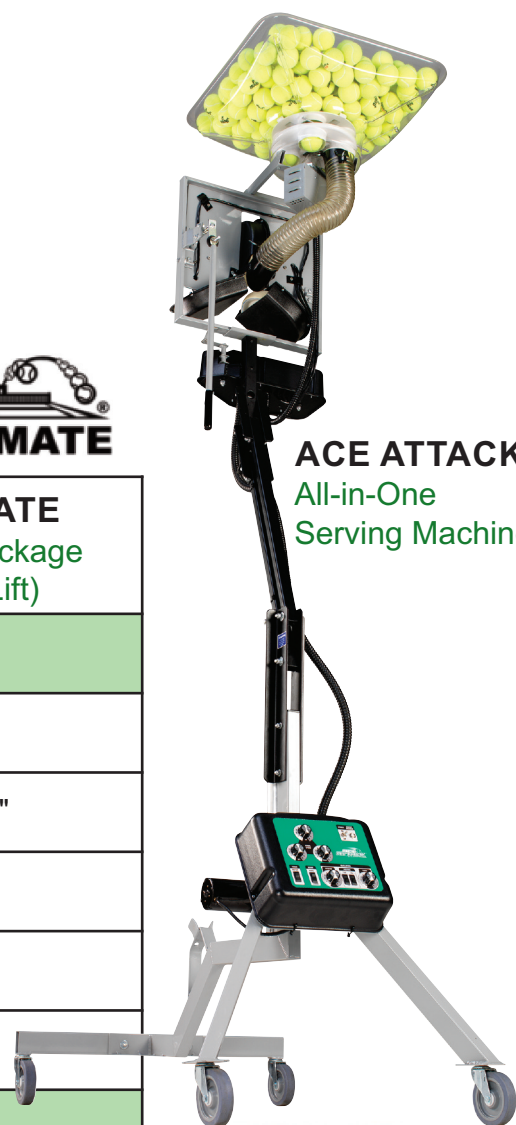

# Do you want to practice your **RETURN OF SERVE?**

*There are only two (2) ball machines  
in the world that know  
how to serve ...*

FEATURES	ACE ATTACK * All-in-One Serving Machine	PLAYMATE Serve Package (Slam + Lift)
<b>PLAYABILITY</b>		
top ball speed ... up to 110 mph	✓	✓
release point	42" to 100"	13" to 100"
throws lefty & righty kick/slice serves	✓	✓
2-, 3-, and 4-ball drill patterns	✓	✓
programmable drills	no	✓
<b>SPECIFICATIONS</b>		
all-in-one machine	✓	no
ball capacity	200	300
# wheels	3	4
number of outlets needed	1	2
machine weight	150 lbs	110 lbs <i>Slam</i> 300 lbs <i>Lift</i>
shipping weight	220 lbs	130 lbs <i>Slam</i> 345 lbs <i>Lift</i>
warranty	up to 5 years	up to 3 years
manufacturer	Sports Attack	Metaltek
MSRP	\$6,995	\$ 8,675 <i>Slam</i> \$ 5,425 <i>Lift</i> \$14,100

**ACE ATTACK \***  
All-in-One  
Serving Machine

**PLAYMATE**  
Serve Package  
(Slam + Lift)